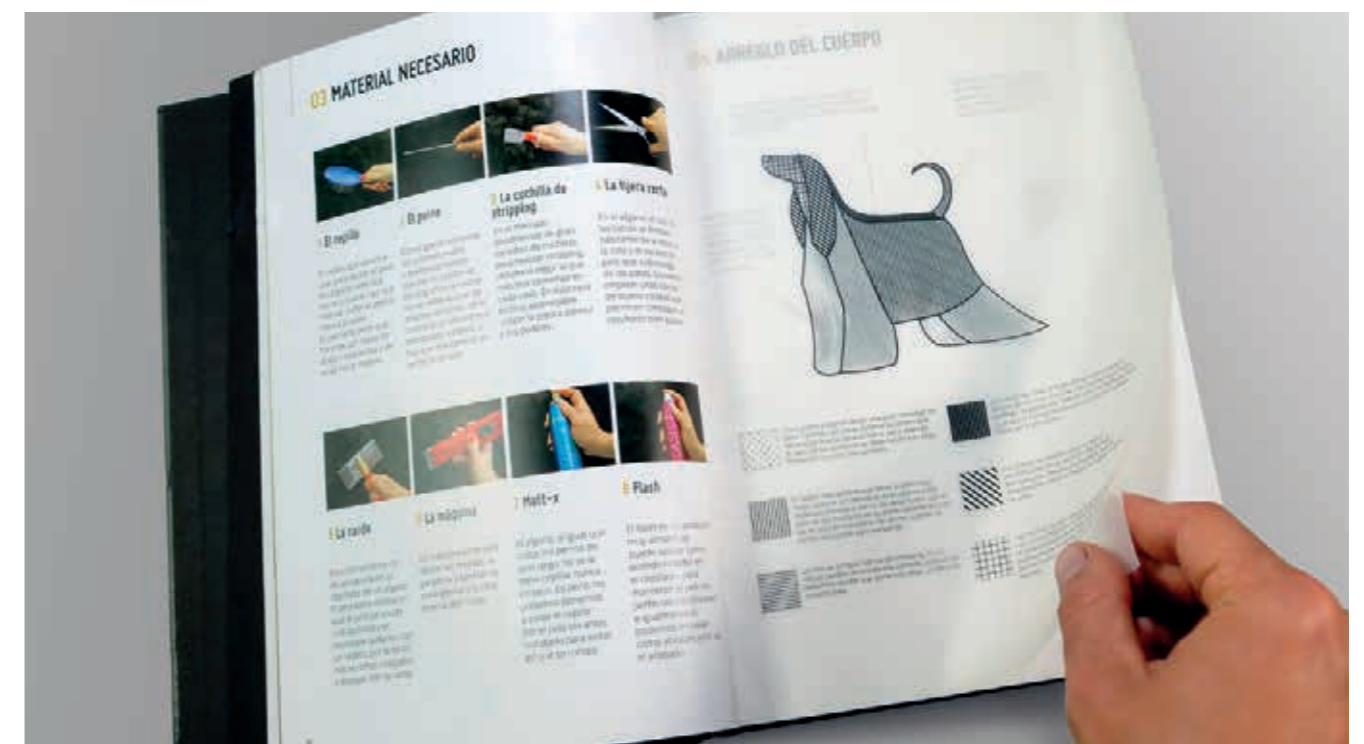

Encyclopedia Of Dog Grooming

Technical explanations of Stripping, Scissors and Clipper. Step by step explanation of each job, with a total of 32 breeds. Ideal as a working guide. Addressed to amateurs, beginners and professionals.

Edited by: Artero Technics.
Author: Ángel Esteban.

REF. SPANISH:	Y923	PRICE: €29,63
REF. ENGLISH:	Y929	PRICE: €26,67
REF. PORTUGUESE:	Y819	PRICE: €29,63
REF. ITALIAN:	Y821	PRICE: €29,64