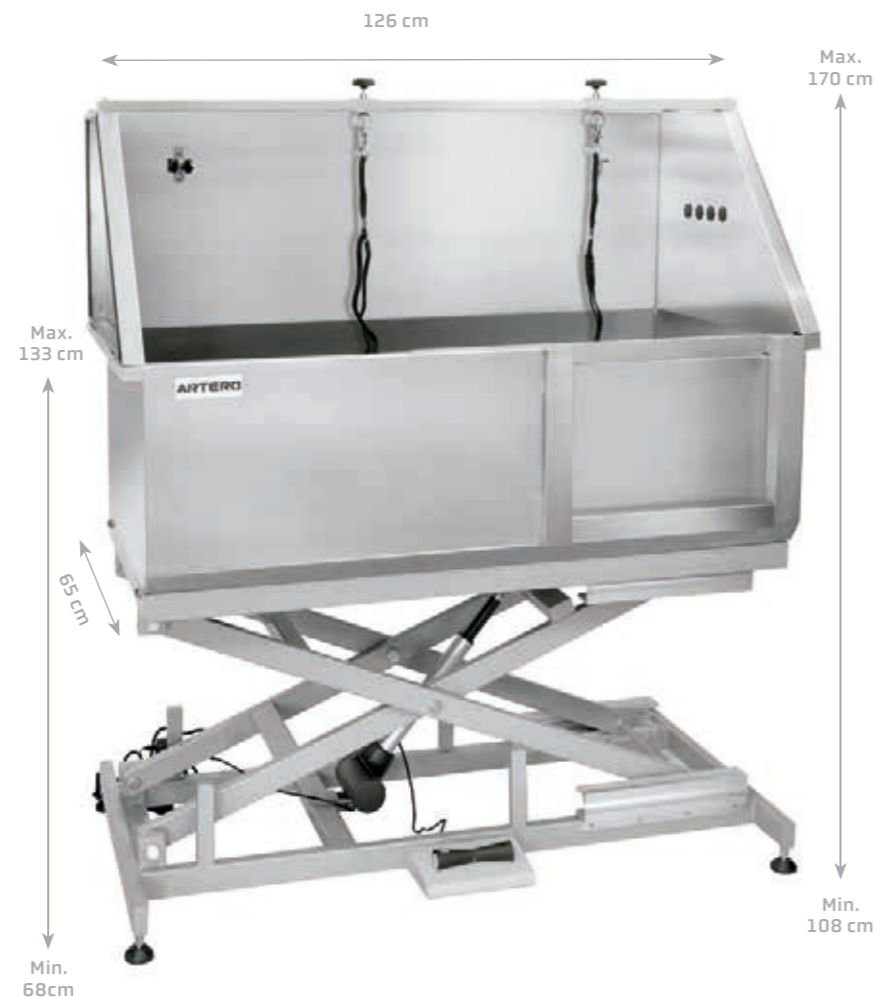

BATHTUBS

08.1 Electric bathtubs

The ability to lower and raise makes this bath an essential item in busy salons

Stainless Steel Electric Bath

Adjustable height controlled by electric pedals. Stainless steel bath and panels. Large and robust enough to fit large dog breeds. Sliding door. Plastic grating at the bottom to prevent dogs from coming into contact with water. Micro-perforated stainless steel platform to raise small pets. Safety bar. Includes special drainage.

REF.: **B415** PRICE: **£1.818,56**