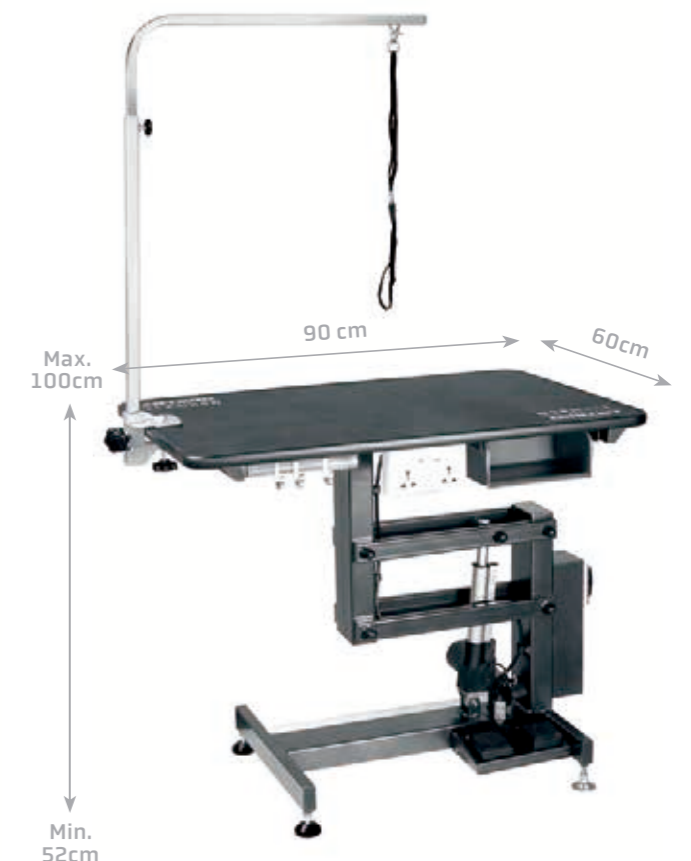

Slam Electric Grooming Table

Height controlled by electric switches. Max. height of 100cm. Smaller 90cm space-saving worktop. Includes tool hooks, universal plug, USB port and removable tray. Single grooming arm with adjustable height.

REF.: **B428** PRICE: **£478,07**
REF. WHEELS: **B560** PRICE: **£37,08**