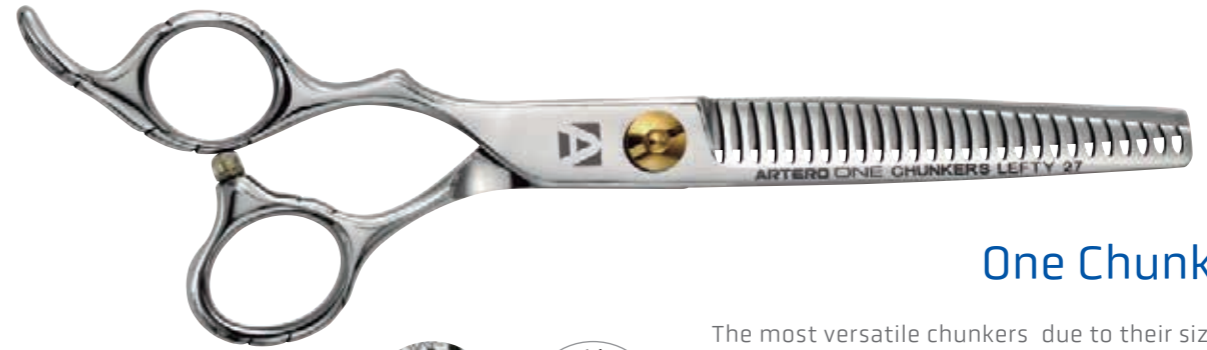

One Chunkers 27

The most versatile chunkers due to their size and teeth. Capable of marking out and defining cuts. With manual tension screw for easy adjustments.

REF.: **T47170**   SIZE: **7"**   TEETH: **27**   PRICE: **£113,81**