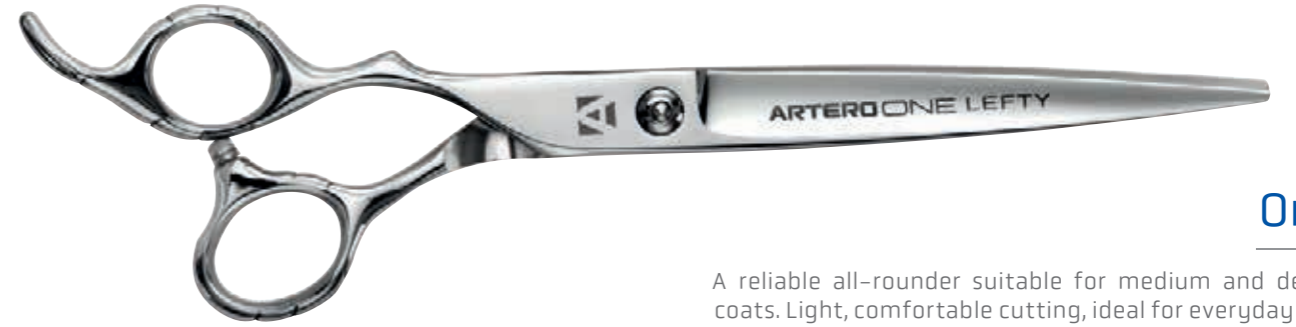

# 05.6 Lefties

Designed for left-handed users maintaining the top quality of all Artero scissors

## Excalibur

Robust, clean cutting for tackling jobs that require power, without losing definition.

REF.: **T49075**    SIZE: **7.5"**    PRICE: **£219,41**